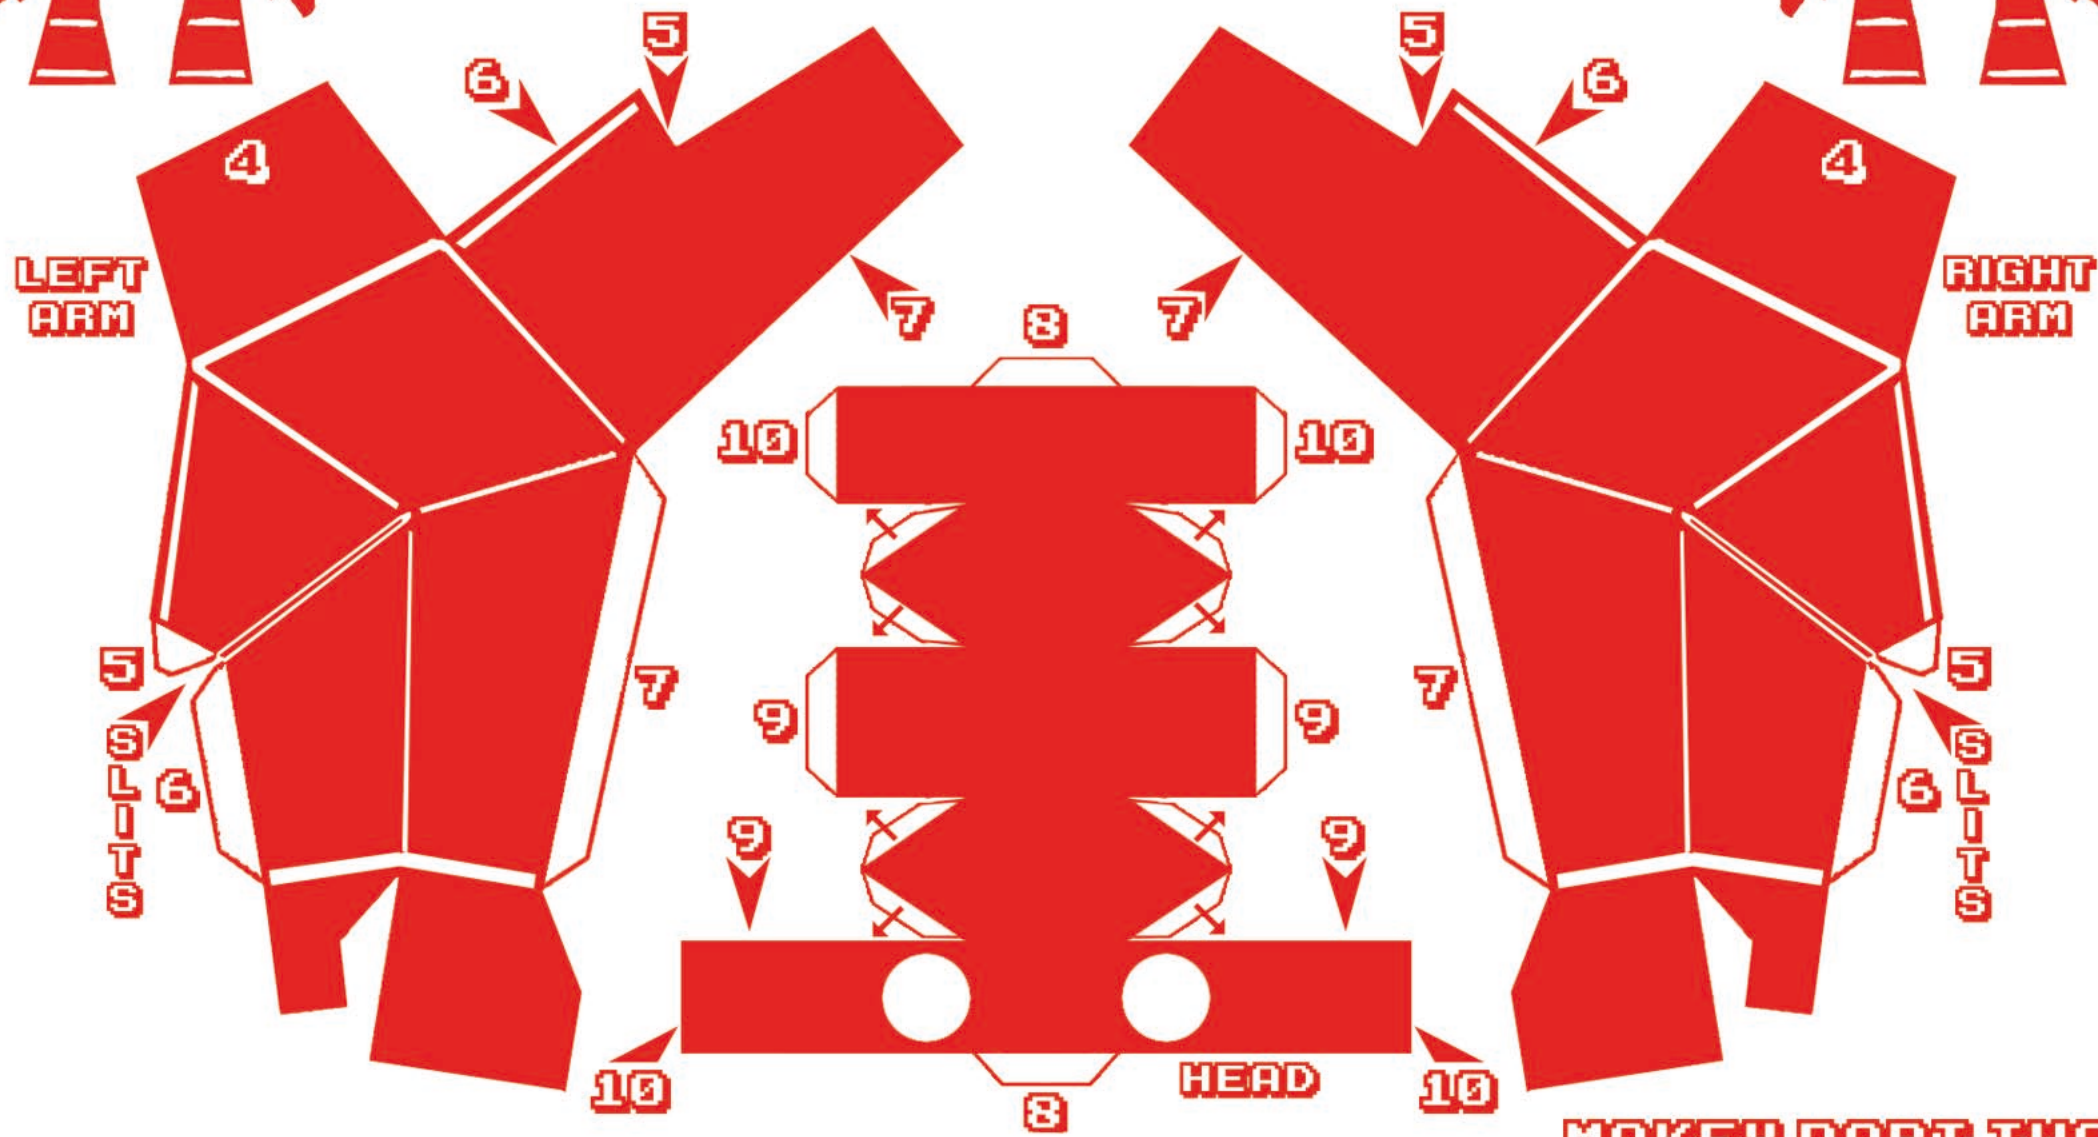

# A ROCK PAPER SCISSORS BOT

**MAKEY PART TWO**

	<b>FOLD AND GLUE</b>	DESIGN JOSHUA CHOLLET	THIS PAPER TOY IS NOT FOR COMMERCIAL USE
--	----------------------	--------------------------	---